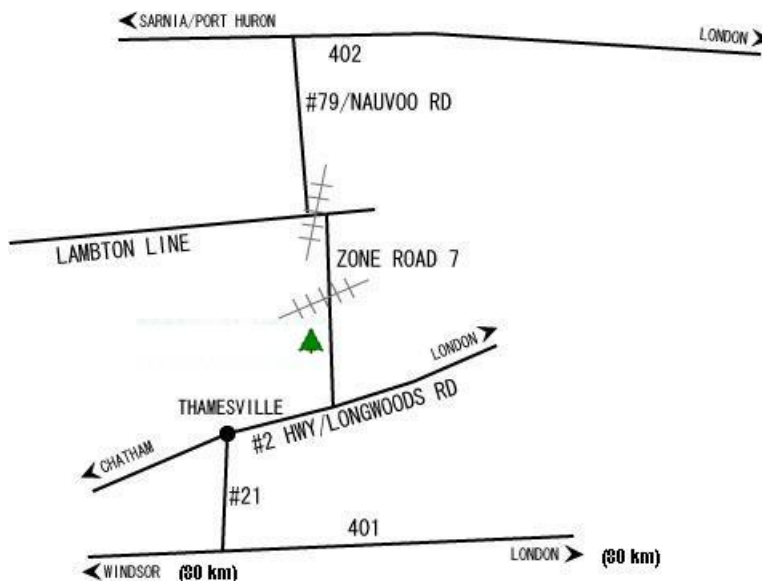

Sloan's Christmas Tree Village And U-Cut

29876 Zone Rd 7 Bothwell ON

Dear Driver,

These students are going to Sloan's Christmas Tree Village and U-Cut. Please unload your bus in front of the barn. There may be other tours coming, so please park your bus out of the loading area when you have finished unloading your class. The parking at our farm is on grass, but you need not worry about getting stuck.

You are welcome to join the school tour with the class at no charge. If you do not wish to stay, there are a few restaurants in Bothwell, namely Route 79 and Irene's, or Parks Blueberries on Longwoods Rd (Hwy 2).

We are located near Bothwell, 1 km north of Longwoods Rd at 29876 Zone Road 7. Zone Road 7 is about 7 km east of Thamesville (1 km east of Park's Blueberries) and 1 km west of Marcus Trucking.

1778 Tigerlily Rd, London ON N6K 0A2 Phone (519) 471-4691 Farm (519) 695-2228
<http://sloantrees.ca> email: jrsloan@rogers.com